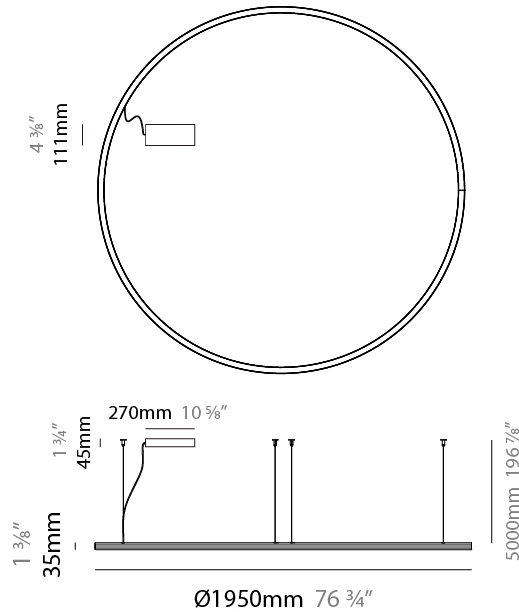

PROJECT	
TYPE	
SPECIFIER	
QUANTITY	
DATE	

BROOKLYN ROUND SUSPENSION

D81652-

base number   Finish
Options

1. To build a product code in our configurator select the specify button on the base model # product page
2. To build a manual product code on this datasheet choose from the options listed below in blue font and add the suffix to the base model #

GENERAL

Series: Brooklyn
Subseries: Brooklyn Round
Brand: Panzeri
Division: Design
Mounting Type: Suspension
Mounting Location: Ceiling
Subcategory: Ambient

PHYSICAL

Shape: Round
Diameter (mm): 1950
Diameter (in): 76 ¾
Height (mm): 35
Height (in): 1 ¾
Light Distribution: Direct
Diffuser: Extruded poly-carbonate with opal finish
Fixture Finish: WHI / BLK / MBR
Fixture Material: Extruded Aluminum

ELECTRICAL

Lamp Type: LED
Input Wattage (W): 109
Total Output Wattage (W): 104
Dimming: Non-Dimmable / 0-10V Dimming
Driver Included: Yes
Driver Location: Remote
Driver Type: Constant Voltage - Universal
Driver Class: Class 2
Input Voltage (V): 120 - 277
Output Voltage (V): 24

LED

Color Temperature (°K): 3000
Max. Delivered Lumen (lm): 5931
Nominal Lumen (lm): 13680
CRI: >90 CRI
Efficiency (%): 43.4
Efficacy (lm/w): 54.41
Lamp Life (hrs): 80000

OPTICAL

RATINGS AND CERTIFICATIONS

Certified By: Certified for North American Standards
IP rating: IP40