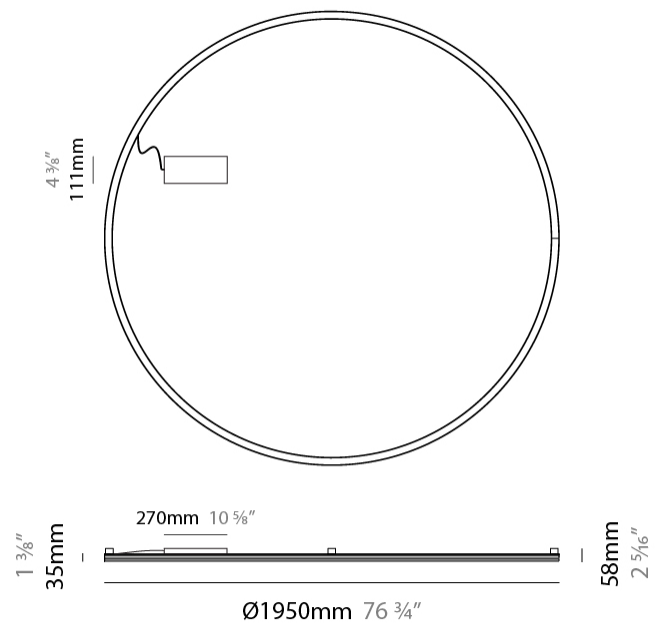

PROJECT	_____
TYPE	_____
SPECIFIER	_____
QUANTITY	_____
DATE	_____

BROOKLYN ROUND SURFACE

D82352-

base number   Finish
Options

1. To build a product code in our configurator select the specify button on the base model # product page
2. To build a manual product code on this datasheet choose from the options listed below in blue font and add the suffix to the base model #

GENERAL

Series: Brooklyn
Subseries: Brooklyn Round
Brand: Panzeri
Division: Design
Mounting Type: Surface
Mounting Location: Ceiling
Subcategory: Ambient

PHYSICAL

Shape: Round
Diameter (mm): 1950
Diameter (in): 76 3/4
Width (mm): 35
Width (in): 1 3/8
Height (mm): 35
Height (in): 1 3/8
Light Distribution: Direct
Diffuser: Extruded poly-carbonate with opal finish
Fixture Finish: WHI / BLK / MBR
Fixture Material: Extruded Aluminum

ELECTRICAL

Lamp Type: LED
Input Wattage (W): 109
Total Output Wattage (W): 104
Dimming: Non-Dimmable / 0-10V Dimming
Driver Included: No
Driver Location: Remote
Driver Type: Constant Voltage - Universal
Driver Class: Class 2
Input Voltage (V): 120 - 277
Output Voltage (V): 24

LED

Color Temperature (°K): 3000
Max. Delivered Lumen (lm): 5931
Nominal Lumen (lm): 13680
CRI: >90 CRI
Efficiency (%): 43.4
Efficacy (lm/w): 54.41
Lamp Life (hrs): 80000

OPTICAL

RATINGS AND CERTIFICATIONS

Certified By: Certified for North American Standards
IP rating: IP40