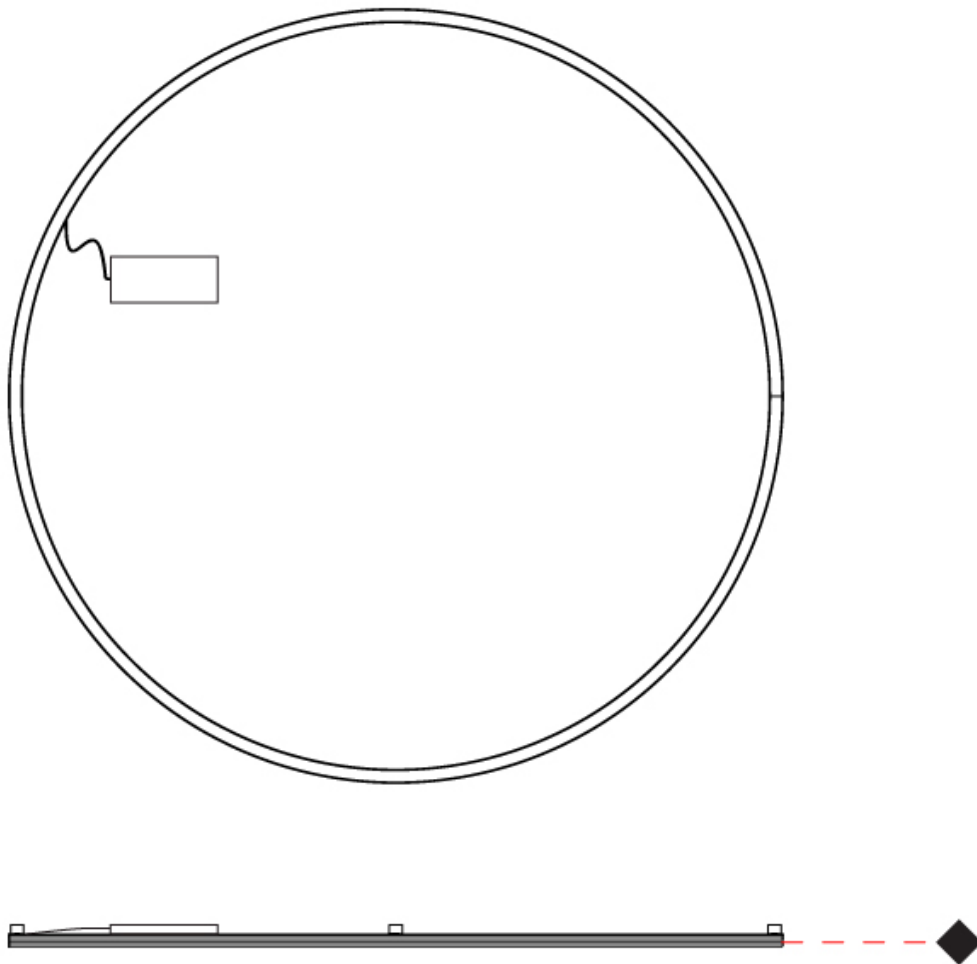

BROOKLYN ROUND SURFACE

D82352-

PROJECT _____

TYPE _____

SPECIFIER _____

QUANTITY _____

DATE _____

D