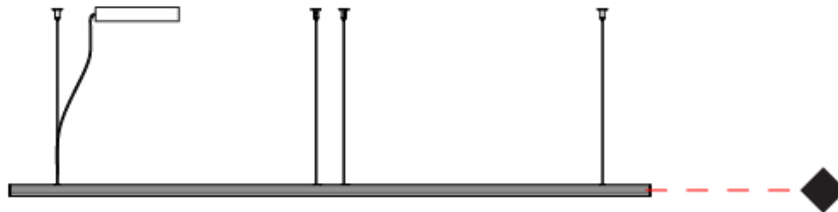

BROOKLYN ROUND SUSPENSION

D81652-

PROJECT _____

TYPE _____

SPECIFIER _____

QUANTITY _____

DATE _____

D