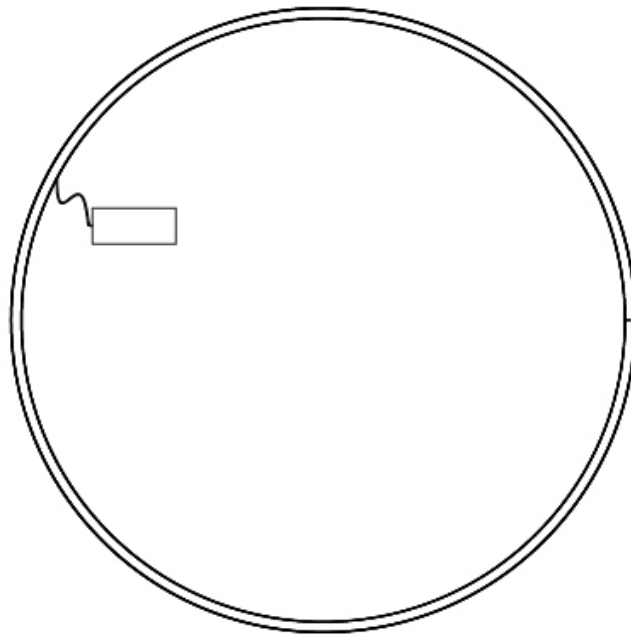

BROOKLYN ROUND SUSPENSION

D81652-

PROJECT _____

TYPE _____

SPECIFIER _____

QUANTITY _____

DATE _____

D